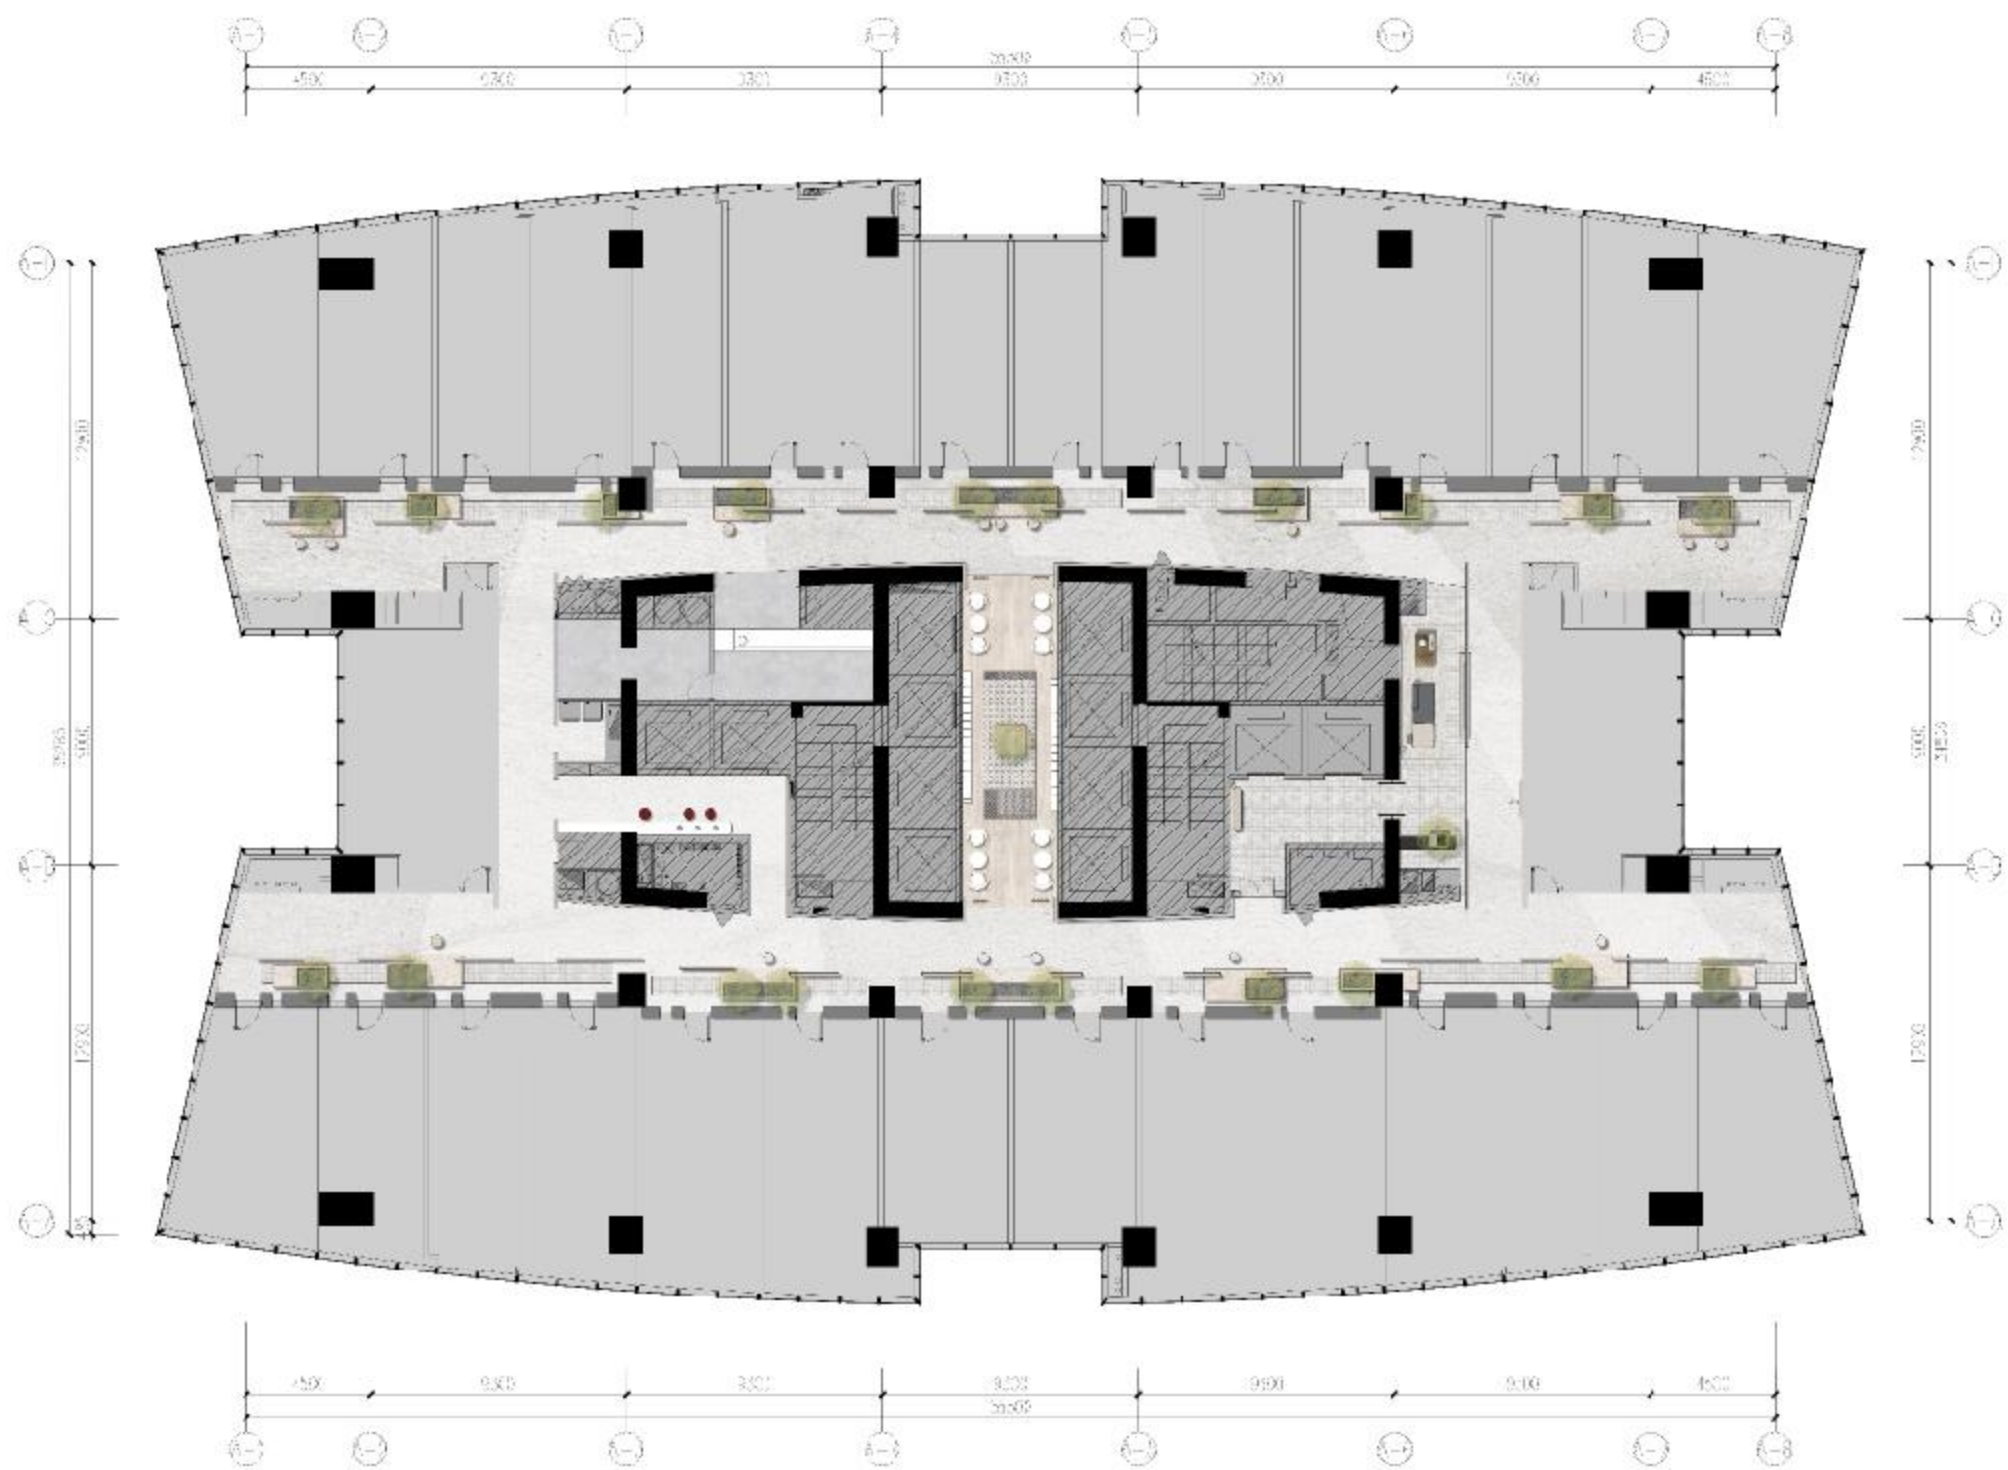

# Icon Hotel

SHANGHAI

*Stay iconic. Live inspired.*

ICONIC  
DESIGN

PRIME  
LOCATION

PERSONALIZED  
SERVICE

URBAN  
SANCTUARY

○ —————  
massing

Guest Room  
Restaurant  
Meeting  
Gym

R  
A  
N  
Z

TOM FORD

R  
A  
N  
Z

check in

Guest Room  
Restaurant  
Meeting  
Gym

2402

405